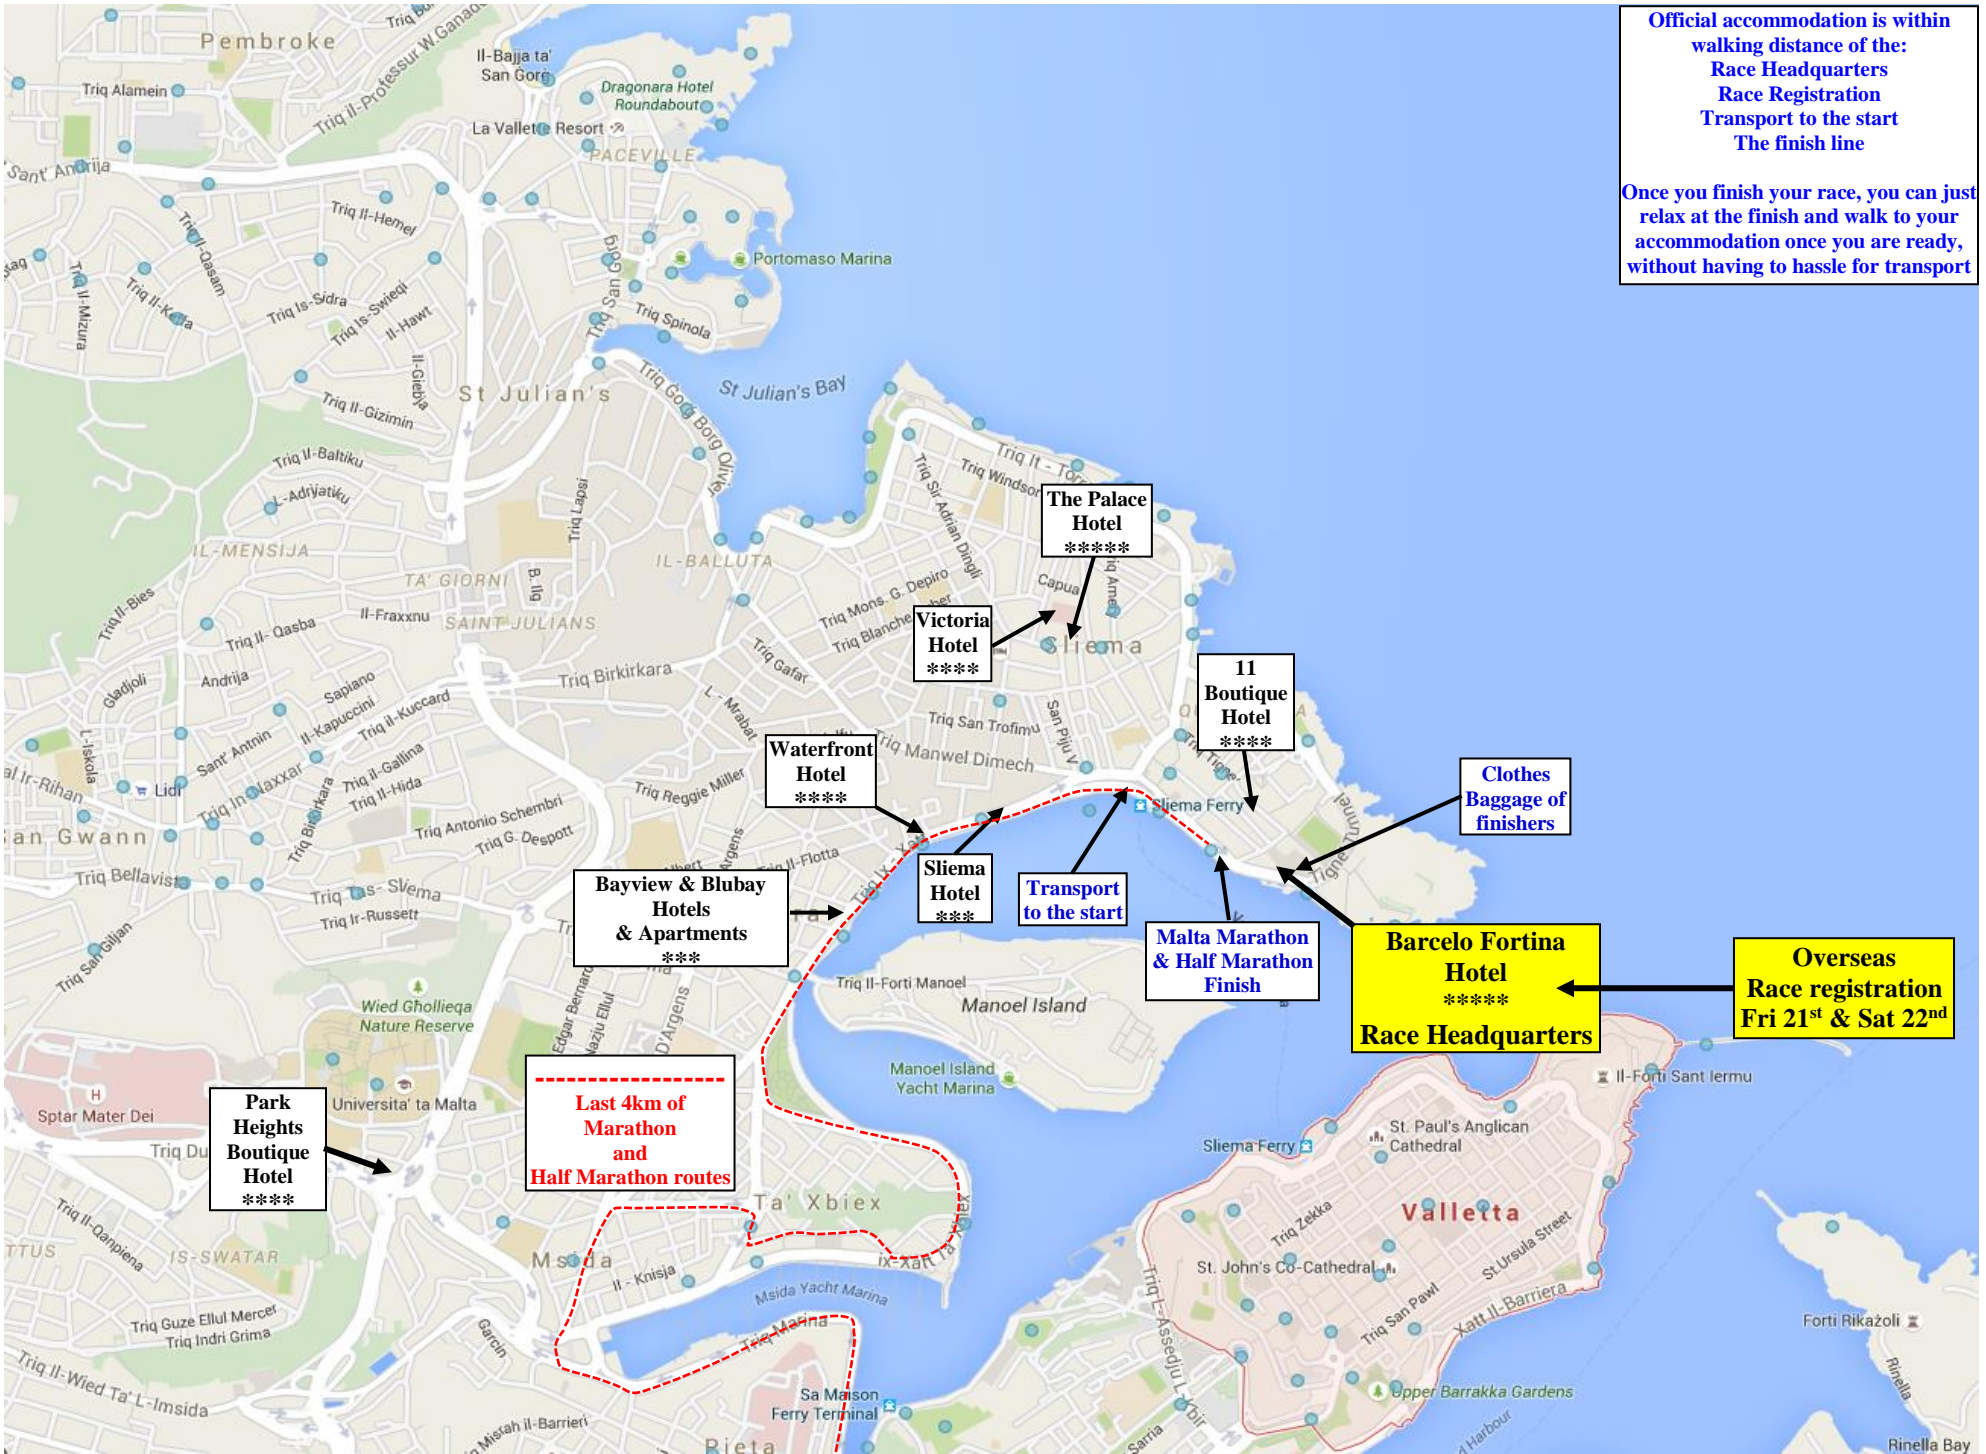

# The 2025 LifeStar Malta Marathon

Official accommodation is within walking distance of the:  
Race Headquarters  
Race Registration  
Transport to the start  
The finish line

Once you finish your race, you can just relax at the finish and walk to your accommodation once you are ready, without having to hassle for transport

**The Palace Hotel**  
\*\*\*\*

**Victoria Hotel**  
\*\*\*

**11 Boutique Hotel**  
\*\*\*\*

**Clothes Baggage of finishers**

**Waterfront Hotel**  
\*\*\*

**Bayview & Blubay Hotels & Apartments**  
\*\*\*

**Sliema Hotel**  
\*\*\*

**Transport to the start**

**Malta Marathon & Half Marathon Finish**

**Barcelo Fortina Hotel**  
\*\*\*\*  
**Race Headquarters**

**Overseas Race registration**  
Fri 21<sup>st</sup> & Sat 22<sup>nd</sup>

**Park Heights Boutique Hotel**  
\*\*\*\*

**Last 4km of Marathon and Half Marathon routes**